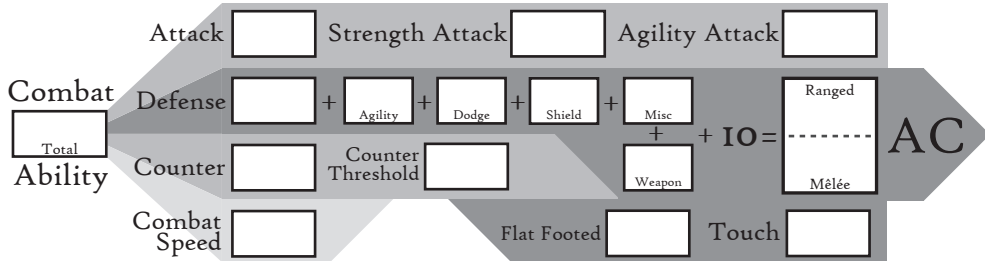

Legends of Cphera

Character Sheet

Name		Track and Tier	
Creed	Sex	Age	Track and Tier
Height	Weight	Eyes	Hair
			Track and Tier

Ability Scores

Strength	<input type="text"/>	<input type="text"/>	Intellect
Endurance	<input type="text"/>	<input type="text"/>	Willpower
Agility	<input type="text"/>	<input type="text"/>	Intuition
Speed	<input type="text"/>	<input type="text"/>	Charisma

Hit Points Max HP Hits

Sublethal Hits

Pace

Initiative Total = Speed + Misc

Combat Threads Used / Maximum

Saves

Fortitude Total = Base Mod + Endurance + Misc

Reflex Total = Base Mod + Agility + Misc

Will Total = Base Mod + Willpower + Misc

Presage Total = Base Mod + Intuition + Misc

Action Points

Speed	<input type="text"/>	Guarantee	<input type="text"/>
Endurance	<input type="text"/>	Threshold	
Agility	<input type="text"/>	Threshold	
Maximum	<input type="text"/>	Spent Points	